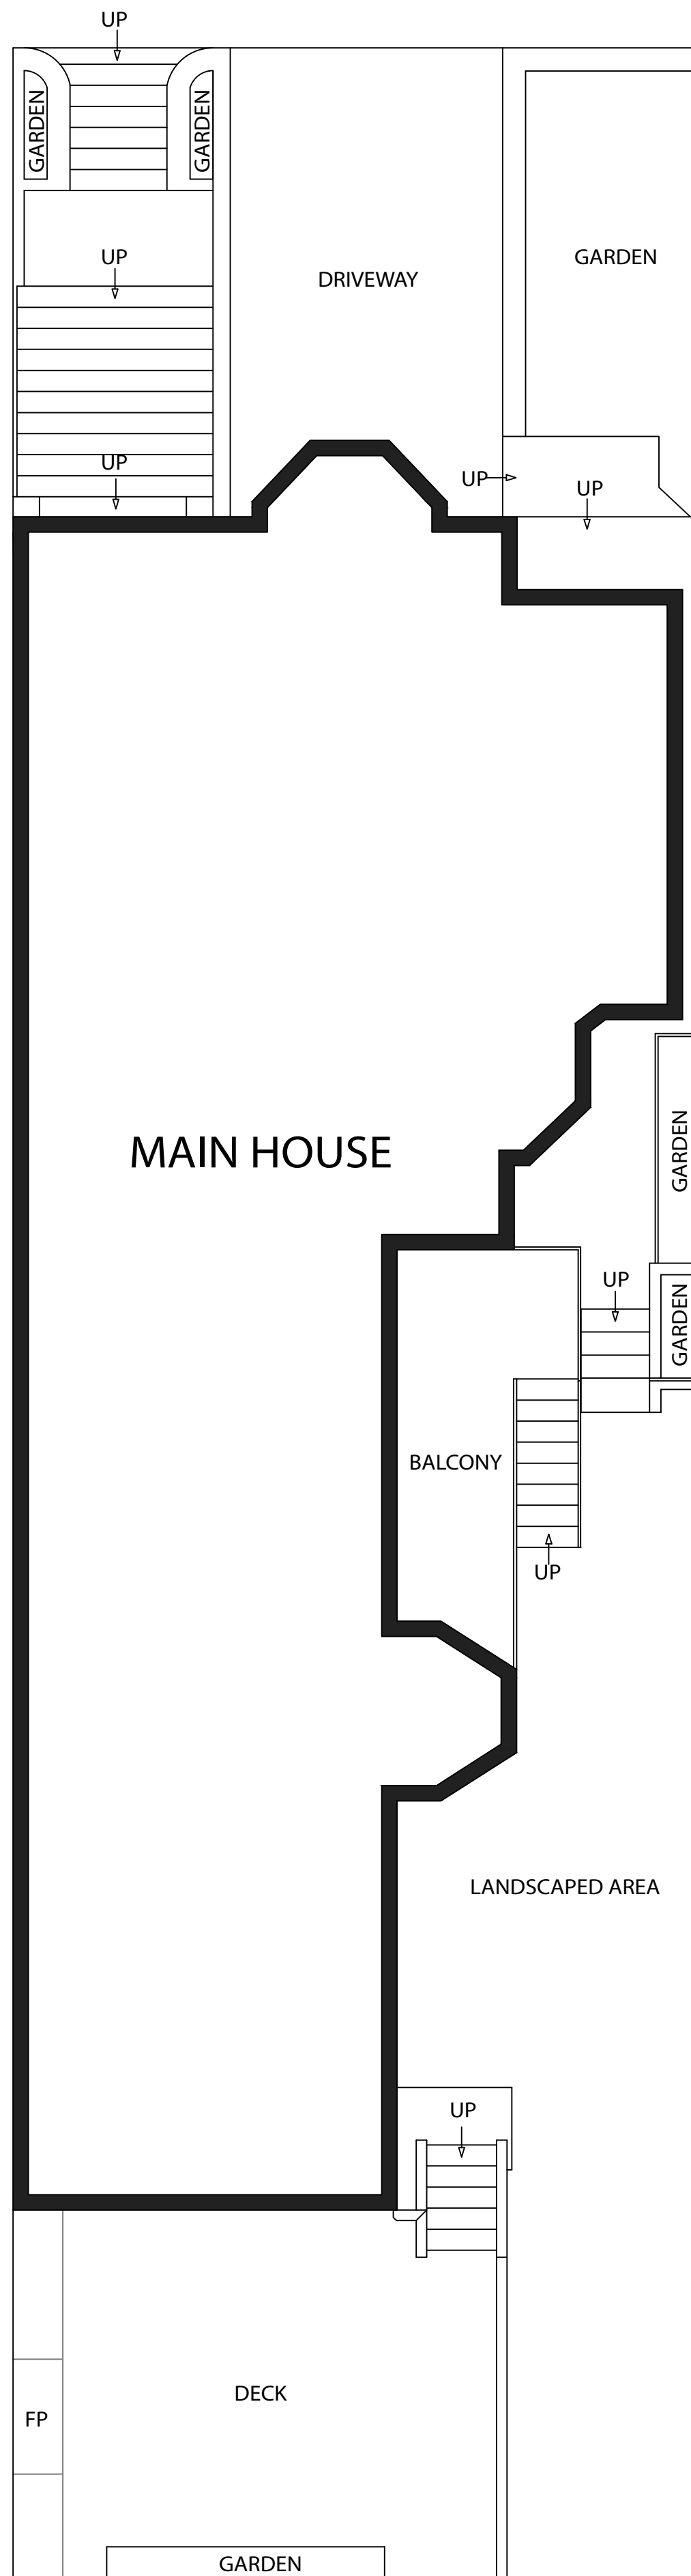

# 1703 Gough St.

San Francisco, CA. 94109

DISCLAIMER: RENDERING BY OPEN HOMES PHOTOGRAPHY. ALL MEASUREMENTS ARE APPROXIMATE AND MAY NOT BE EXACT. DO NOT RELY ON THE ACCURACY OF THIS FLOOR PLAN WHEN DETERMINING THE PRICE OF A PROPERTY OR MAKING DECISIONS REGARDING BUYING OR SELLING OF PROPERTIES WITHOUT INDEPENDENT VERIFICATION.